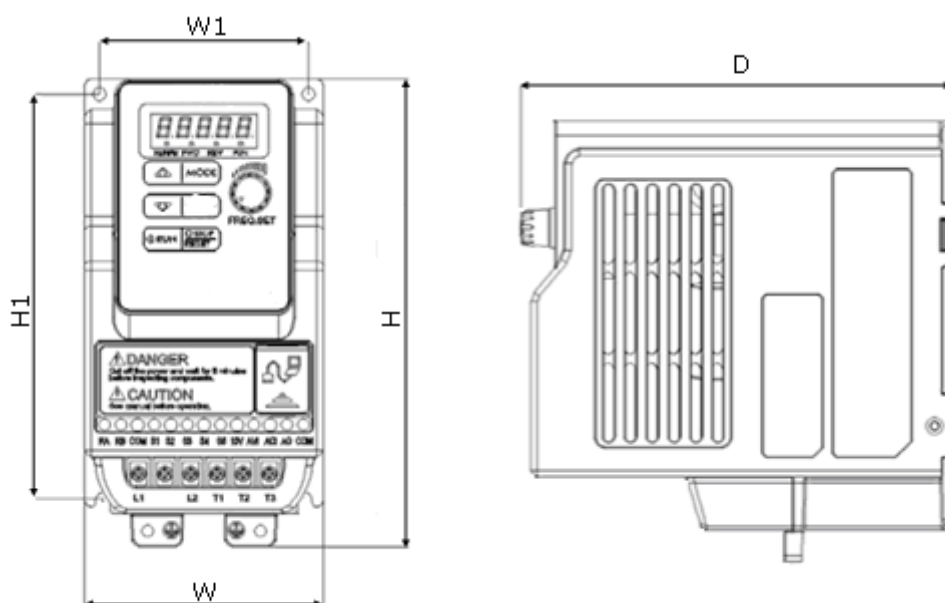

# Data Sheet

Article number: 107723013

Description: 42  
2.2KW 1X230V IP20 incl. filter

## Measures

D	= 147.3
H	= 131
H1	= 121
W	= 118
W1	= 108
Weight	= 1.6